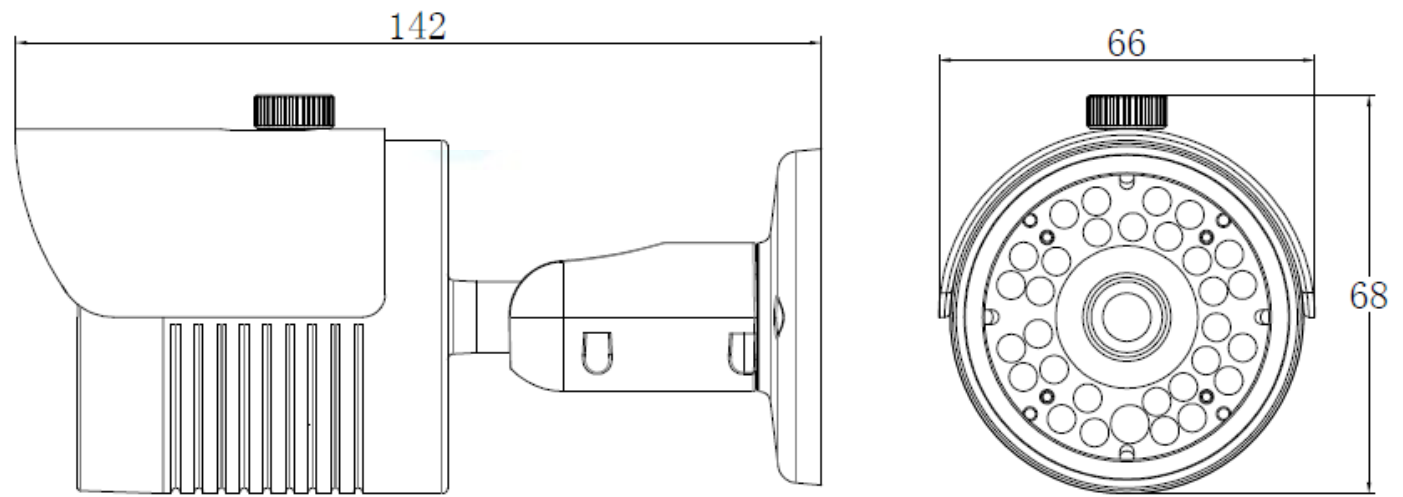

BULLET HD IP CAMERAS

SC AVHN25

General Features :

IR Bullet IP66, 3.6mm Fixed Lens, 25m Night Vision

Sensor: SONY\Aptina\OmniVision

DSP: Hisilicon\TI \ Ambarella

ONVIF 2.4, NVR\CMS\Web Recording

1080P\P2P\POE\IR-CUT

Model NO.	SCAVHN25H130	SCAVHN25H200	SCAVHN25H400	SCAVHN25M200	SCAVHN25M400	SCAVHN25E200	SCAVHN25E300
Camera							
Image Sensor	IMX238	IMX222	OV4689	OV2710	OV4689	IMX322	IMX124
Main processor	HI3518C	HI3516C	Hi3516D	GM8136S	GM8138S	A5S66	S2L
Resolution	960P	1080P	1.5K	1080P	1.5K	1080P	1080P
Effective Pixels	1280(H)*960(V)	1920(H)*1080(V)	2688 (H) *1520 (V)	1920(H)*1080(V)	2688 (H) *1520 (V)	1920(H)*1080(V)	2048(H)*1536(V)
TV System	PAL/NTSC						
Electronic Shutter Time	Auto: PAL 1/1-1/10000Sec; NTSC 1/1-1/10000Sec						
Sync System	Internal	Internal	External	Internal	External	External	External
Usable Illumination	0.01Lux	0.01Lux	0.01Lux	0.01Lux	0.01Lux	0.01Lux	0.1Lux
S/N Ratio	≥52dB						
Scanning System	Progressive						
Video Output	Network						
Lens							
Focus Length	Board Lens 3.6mm/F2.0						
Focus Control	Fixed						
Lens Type	Fixed						
Pixels	2M Pixels	3M Pixels	4M Pixels	3M Pixels	4M Pixels	3M Pixels	3M Pixels
Night Vision							

Recording Mode	NVR/NAS/CMS/Web
Language	Chinese Simplified, Chinese Traditional, English, Bulgarian, Polish, Farsi, German, Russian, French, Korean, Portuguese, Japanese, Turkish, Spanish, Hebrew, Italian
General	
Housing	Weatherproof , IP66
Anti-cut Bracket	YES, 3-Axis
IR Cut Filter	YES
Operation Temperature	-10°C ~ +50°C RH95% Max
Storage Temperature	-20°C ~ +60°C RH95% Max
Power Source	DC12V±10%, 500mA
Dimension	142(W)x65(H)x63(D)mm
Weight	500g